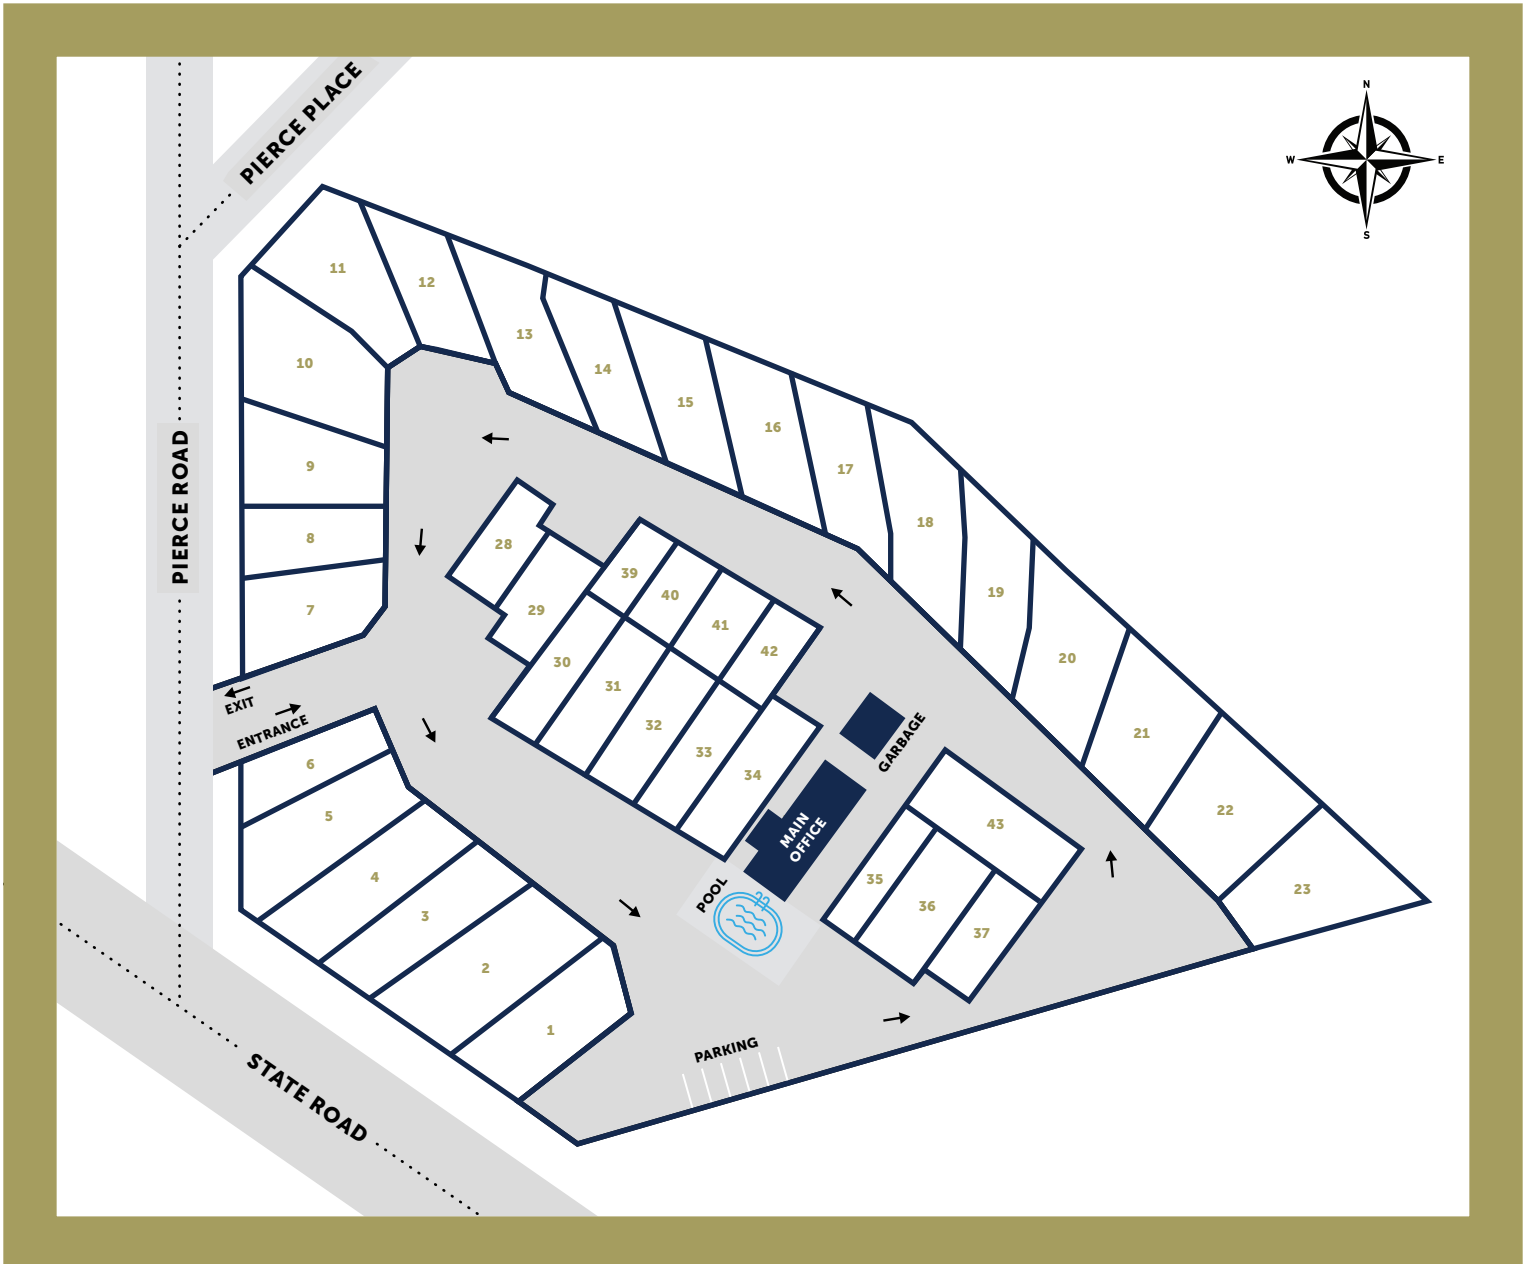

BAKERSFIELD

MANUFACTURED HOME COMMUNITY

5000 Pierce Road • Bakersfield, California 93308

FIND YOUR HOME TODAY

montechristocommunities.com/community/bakersfield-mhc